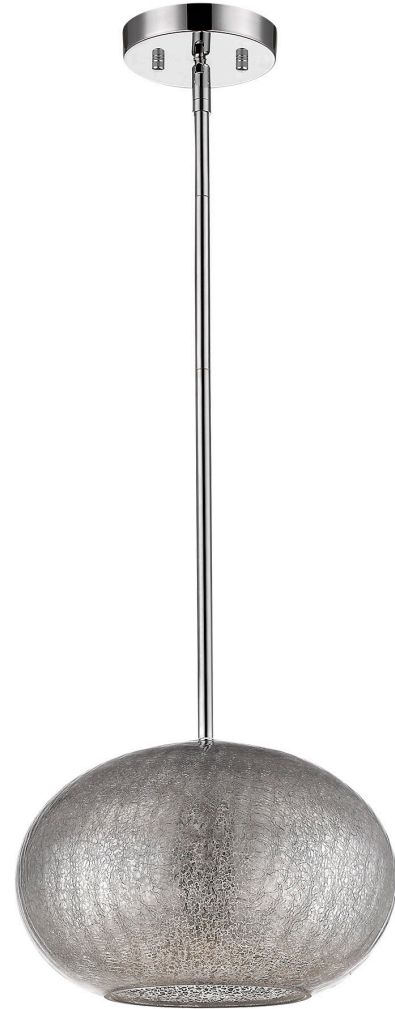

IN21194PN

BRIELLE 1-LIGHT PENDANT

Description: Brielle 1-light pendant

Finish: Polished nickel

Dimensions: 11-3/4" D x 8-1/4" H

Bulbs: 1-60w medium

Installed Weight: 6.25 lbs.

Certification: Dry location / c UL

Material: Steel and glass

Shade: Glass

Glass: Crackle glass

Canopy Dimensions: 5-1/4" dia.

Stems: 12' wire, 45" stems
(3-12", 1-6", 1-3")

Additional Finishes: NA