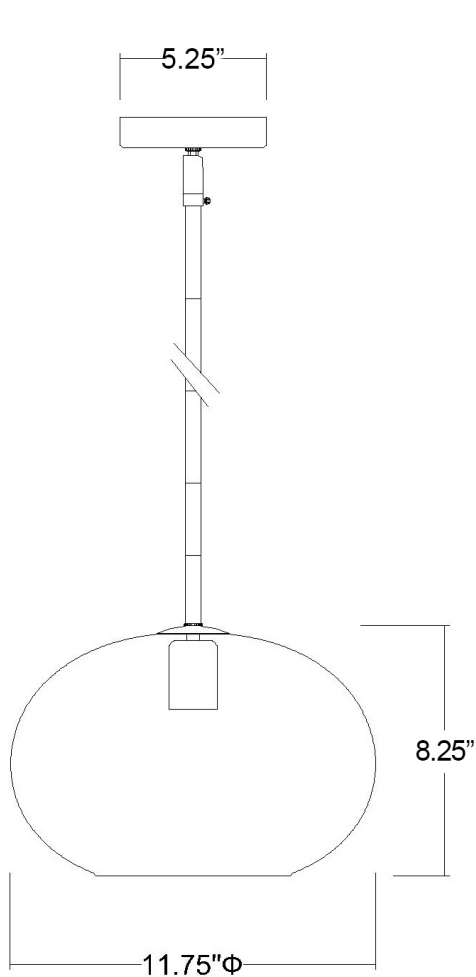

IN21194PN

BRIELLE 1-LIGHT PENDANT

Description: Brielle 1-light pendant

Finish: Polished nickel

Dimensions: 11-3/4" D x 8-1/4" H

Bulbs: 1-60w medium

Installed Weight: 6.25 lbs.

Certification: Dry location / c UL

Material: Steel and glass

Shade: Glass

Glass: Crackle glass

Canopy Dimensions: 5-1/4" dia.

Stems: 12' wire, 45" stems
(3-12", 1-6", 1-3")

Additional Finishes: NA